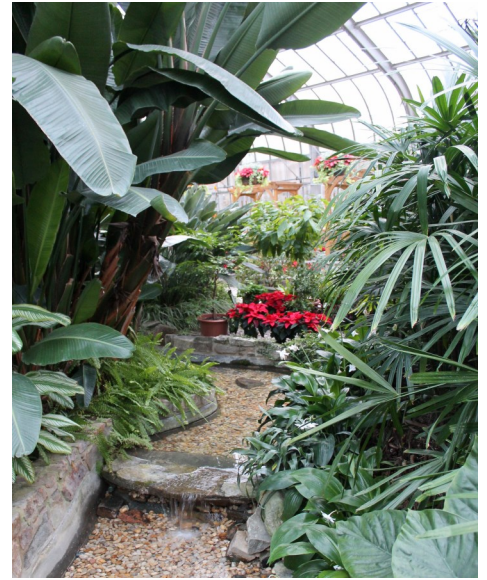

Holiday Conservatories

Friday, December 5, 2014

Patriot-News garden columnist George Weigel will be on board to talk gardening and answer questions on the way to and from these outstanding holiday attractions.

Itinerary

1. 7:00 AM Depart Weis Markets, Linglestown Road
   7:30 AM Depart Stauffers of Kissel Hill, Mechanicsburg
   10:00 AM Arrive at Merrifield Garden Centers, one of D.C.'s best. Merrifield staff will give a short talk on using plant materials for Christmas decorating, then enjoy free time to shop the greenhouse and gift shop until noon. A catered lunch at the garden center follows.
   12:15 PM Depart for the U.S. Botanic Garden
   1:00 PM The U.S. Botanic Gardens Conservatory has stunning live plant exhibits from around the world, including a tropical jungle, a desert Region, one of the world's best orchid collections and plants from Jurassic time. See it decorated for Christmas with an elaborate train room. We will also be visiting Bartholdi Park just across Independence Avenue from the U.S. Botanic Garden Conservatory is a favorite "secret" garden of many Washingtonians.
   3:30 PM Depart for Mrs. K's Toll House
   4:30 PM Dinner at Mrs. K's Toll House. This fine-dining restaurant was established in 1930. Sit back and relax in this historic and beautiful restaurant, beautifully decorated for the holiday
   6:00 PM Depart for home
   8:00 PM Approximate arrival back

Times subject to change

To register call and mail payments to:

Lowee's Group Tours
PO Box 6658
Harrisburg, PA 17112
717-657-9658
1-888-345-6933

Trip Includes:

Transportation, escort & guide, fees, admissions, catered lunch, dinner, taxes, service gratuities

(Driver's gratuity not included)

Submit with payment

Cost :$125pp Date of Trip: December 5, 2014 Make checks payable to: **Lowee's Group Tours**

Name(s) _____

Address: _____ Phone: _____

Special requests: _____ Travel Insurance, call 657-9658

in party _____

Emergency Contact Info _____ Payment due at registration: **Garden Series**